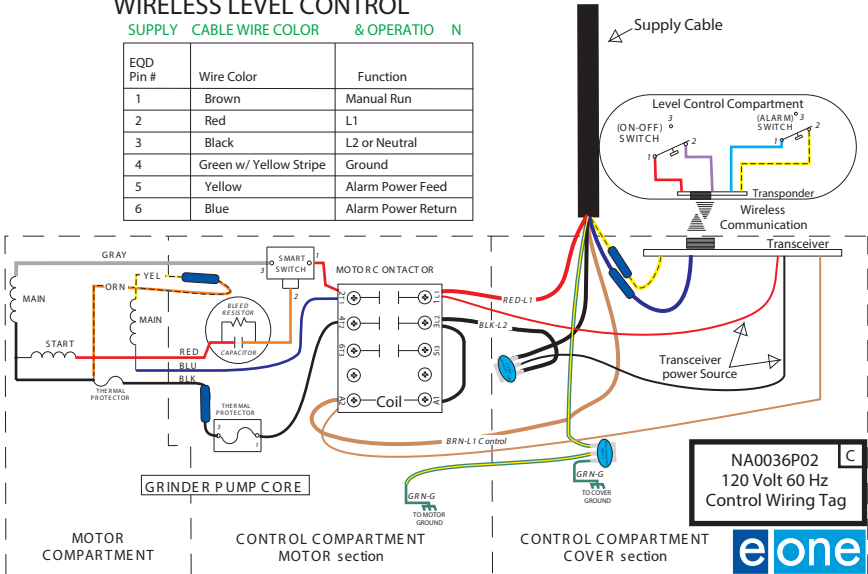

# WIRELESS LEVEL CONTROL

SUPPLY CABLE WIRE COLOR & OPERATION

EQD Pin #	Wire Color	Function
1	Brown	Manual Run
2	Red	L1
3	Black	L2 or Neutral
4	Green w/ Yellow Stripe	Ground
5	Yellow	Alarm Power Feed
6	Blue	Alarm Power Return

NA0036P02 C  
120 Volt 60 Hz  
Control Wiring Tag